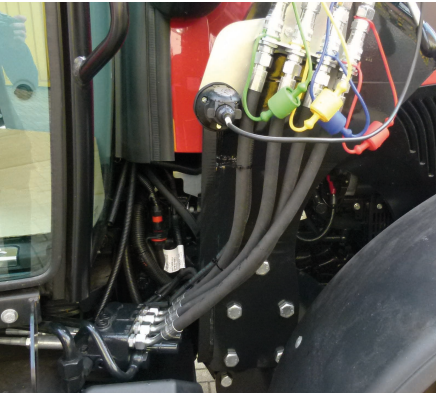

Steyr Kompakt 4100 (MX side rails)

Solid 38-20

STOLL

Solid 38-20.1
Solid 40-22.1
FZ 36-20.1
FS/FZ 36-24.1
FZ 39-23.1
FS/FZ 39-27.1
FZ 41-25.1

Steyr Kompakt 4080, 4090, 4100, 4110, 4120 Tier 5 (MX side rails)
Case IH Farmall 90, 100, 110, 120 C Tier 5 (MX side rails)