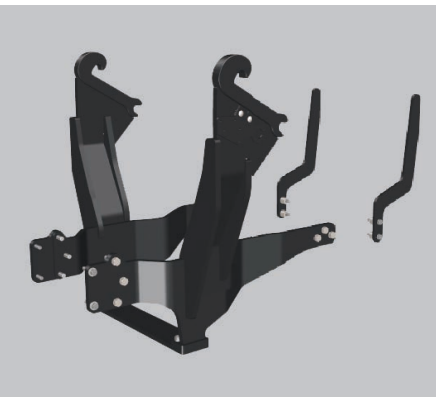

**Case IH Farmall 110 M**

Solid 38-20

**STOLL**

**Case IH Farmall 90, 100, 110 M Tier 3A/3**

**New Holland T5.90, T5.100, T5.110 S Electro Command Tier 3A/3**

**New Holland TR5.90, TR5.100, TR5.110 Electro Command Tier 3A/3**

**Solid 38-20.1**  
**Solid 40-22.1**

A2412

Wilhelm Stoll Maschinenfabrik GmbH . Bahnhofstr. 21 . 38269 Lengede . Tel.: 05344/20-222 . Fax: 05344/20-182 . E-Mail: vkf@stoll-germany.com . www.stoll-germany.com