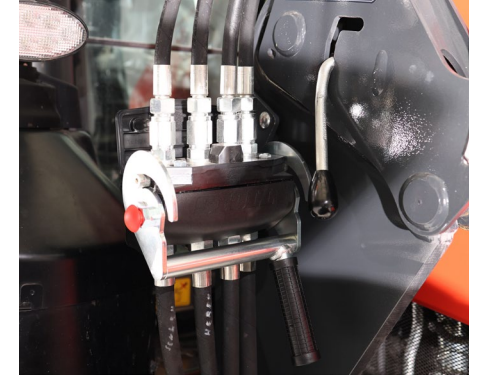

**Kubota M6-142
Solid 40-22.1 P**

STOLL

**Kubota M6 122 * 132 * 142
Solid 40-22.1 P
FZ 41-25.1 * FZ 41-29.1 * FS/FZ 41-33.1 * FZ 43-27.1 * FZ 43-30.1**